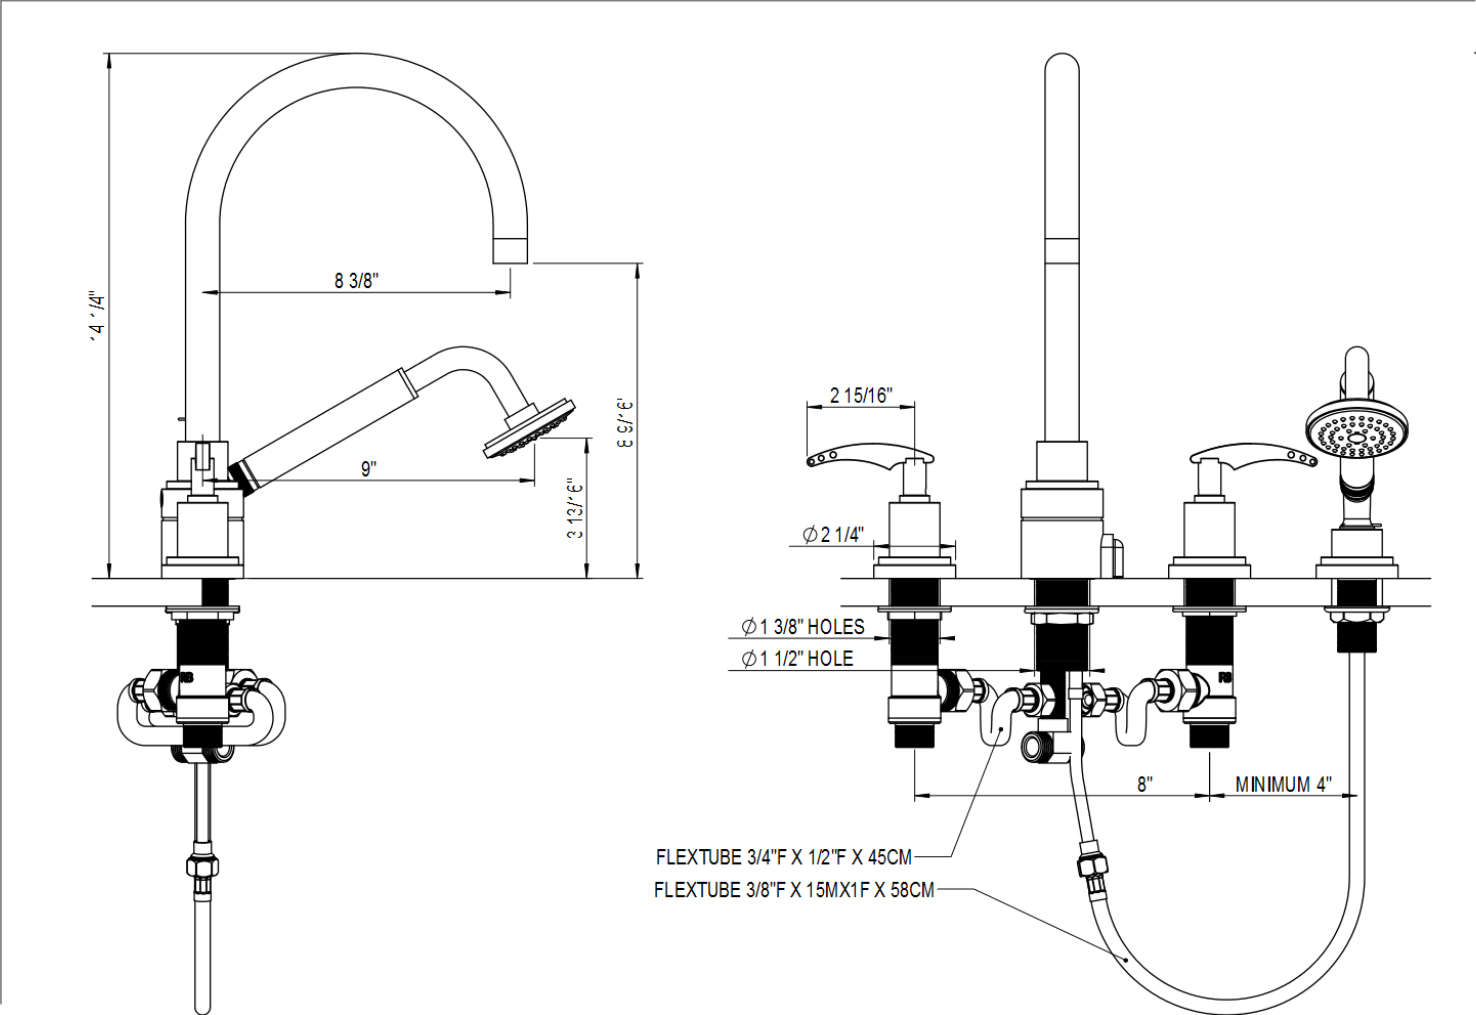

Roman Tub Filler with Built-In Diverter & Hand Shower 5GRBLAL

TEL: 905-851-6781
 FAX: 905-851-8031
 TOLL FREE: 800-461-5901

THE **Rubinet** FAUCET COMPANY

www.rubinet.com